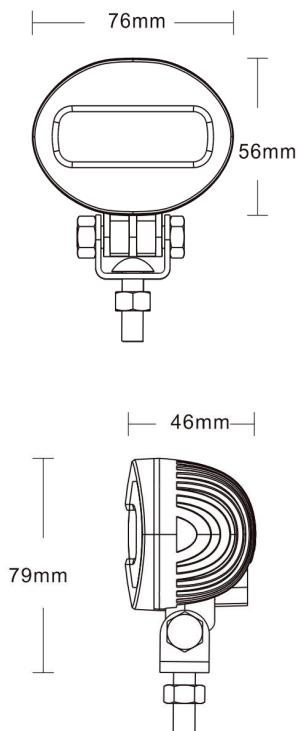

# VSWD-FLT621 Worklamp

**R10**

Part Number	Description
VSWD-FLT621-B	FLT Safety Line Lamp Blue R10 9-80v
VSWD-FLT621-R	FLT Safety Line Lamp Red R10 9-80v

<b>Lumens</b>		<b>Approvals</b>	ECE R10, UKCA
<b>Voltage</b>	10-80v	<b>IP Rating</b>	IP67
<b>LEDs</b>	2 LEDs	<b>Beam Pattern</b>	Safety Line Light
<b>Mounting</b>	Bracket Mount	<b>Additional Features</b>	
<b>Dimensions</b>	See Above	<b>Box Qty</b>	30
<b>Housing Material</b>	Aluminium	<b>Lens Material</b>	Polycarbonate